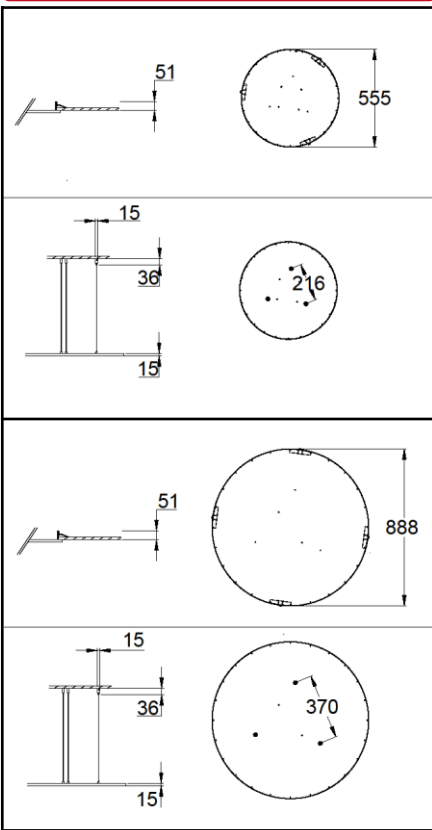

DIMENSION / SIZE

www.resistex-sa.com

RESISTEX EXPLOITATION, 11 Quai de la Banquière CS 80010, 06730 Saint-André-de-la-Roche – France

Tél. 04 93 276 276 - Fax 04 93 276 280 - contact@resistex-sa.com

APE 2740Z - Siret 487 593 477 00010 - SAS CAPITAL 649979 € - T.V.A. F.R. 73 487 593 477