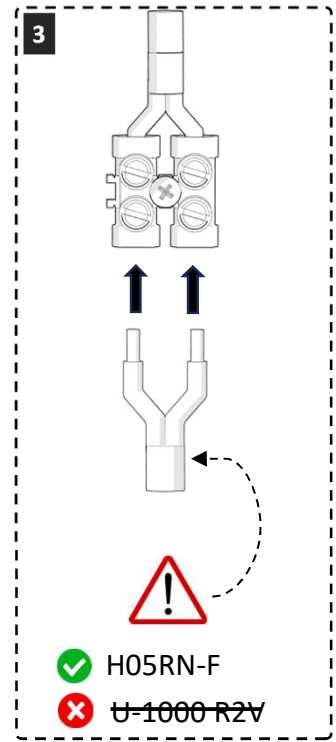

Version ON/OFF