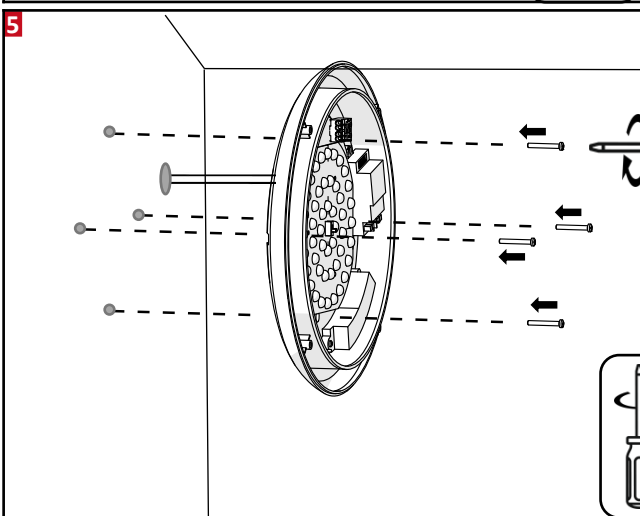

APE 2740Z - Siret 487 593 477 00010 - SAS CAPITAL 649979 € - T.V.A. F.R. 73 487 593 477

MONTAGE / INSTALLATION

7

1	2	3	Détection Area
ON	ON	ON	100%
-	ON	ON	75%
ON	-	ON	50%
-	-	ON	25%
-	-	-	10%

4	5	6	Hold Time
ON	ON	ON	5S
-	ON	ON	30S
ON	-	ON	90S
-	-	ON	3min
ON	ON	-	20min
-	-	-	30min