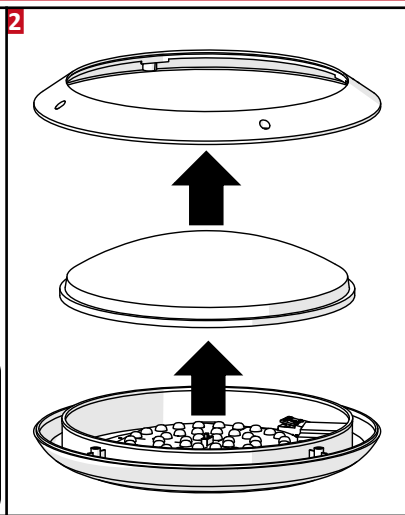

APE 2740Z - Siret 487 593 477 00010 - SAS CAPITAL 649979 € - T.V.A. F.R. 73 487 593 477

MONTAGE / INSTALLATION

7

1	2	3	Détection Area
ON	ON	ON	100%
-	ON	ON	75%
ON	-	ON	50%
-	-	ON	25%
-	-	-	10%

4	5	6	Hold Time
ON	ON	ON	5S
-	ON	ON	30S
ON	-	ON	90S
-	-	ON	3min
ON	ON	-	20min
-	-	-	30min